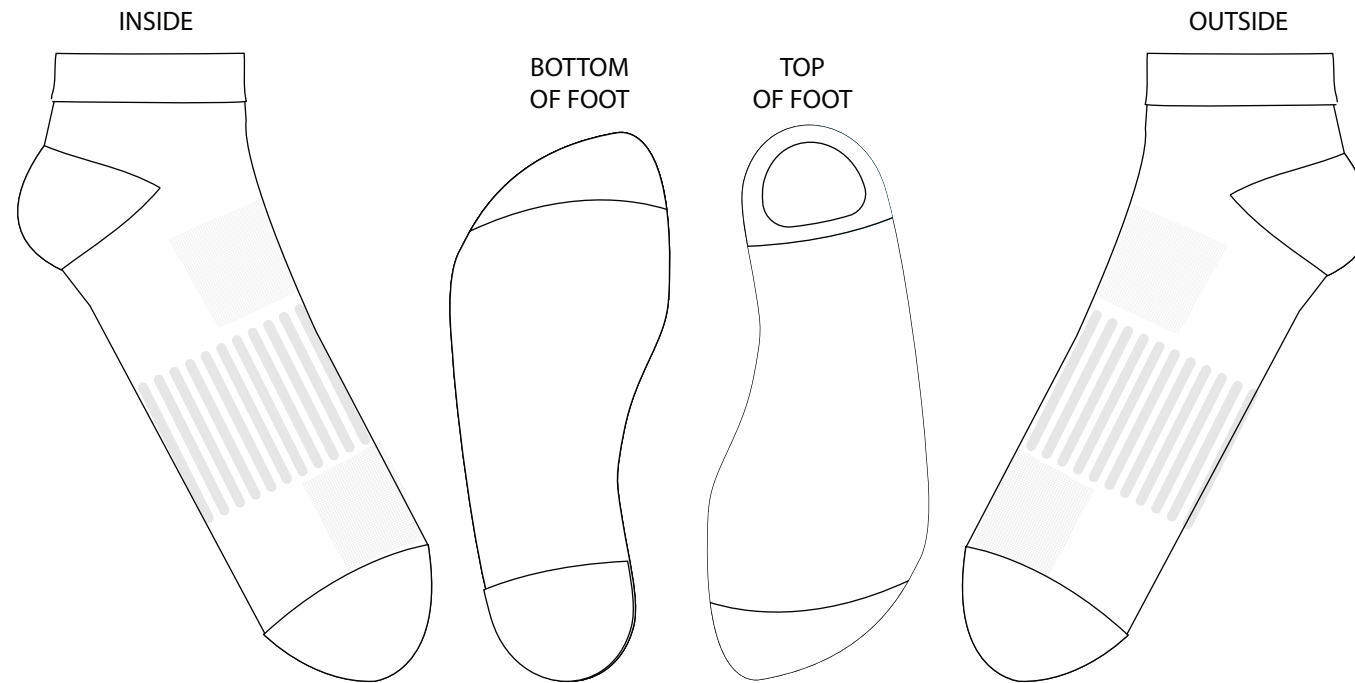

Athletic Ankle

CS-AA

Sock Dimensions

Sock Cuff: 1.5cm x 7.5cm

Foot Length: 23cm

Design Information

- ✓ PMS Color Matching
- ✓ Solid Heel/Toe
- ✓ 6 Color Max
- ✗ Gradients
- ✗ Photos
- ✗ Shadows

Saving Artwork

- Outline all fonts
- Add PMS colors
- Save as AI, PDF, or EPS

LEFT SOCK